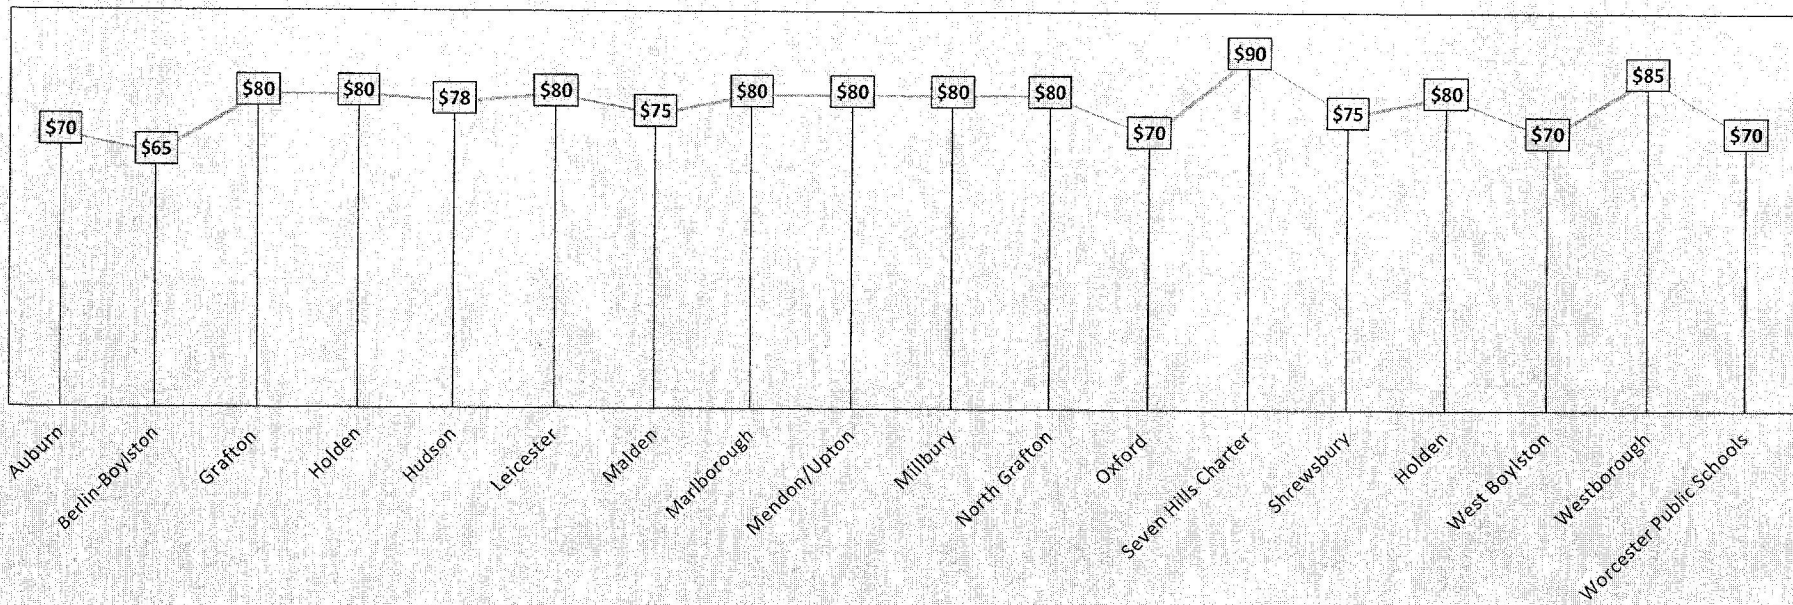

SUBSTITUTE TEACHER RATE 2016

Please note that some districts have different rates of pay for different classifications of day to day substitute teachers. As two examples:

- in Auburn the daily rates are \$70/day without a 4-year degree; \$75/day with a BA/BS; and, \$80/day with teacher certification.
- in Grafton the daily rates are \$80/day for non-certified substitutes; \$85/day for certified substitutes; and, \$95/day for retired teachers.