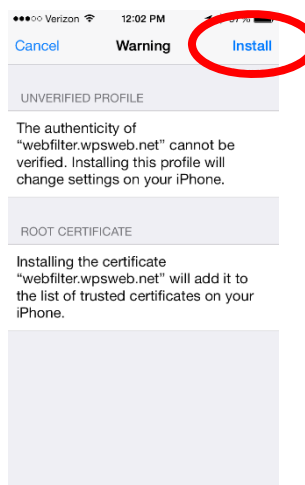

iPhone and iPad, installing WPS filtering certificate

Click Install Certificate and then choose **Install**

Choose **Install**

Click **Done**