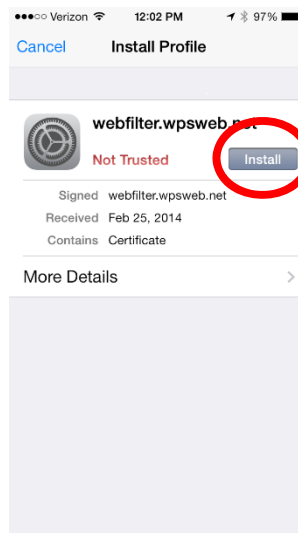

iPhone and iPad, installing WPS filtering certificate

Click Install Certificate and then choose **Install**

Choose **Install**

Click **Done**