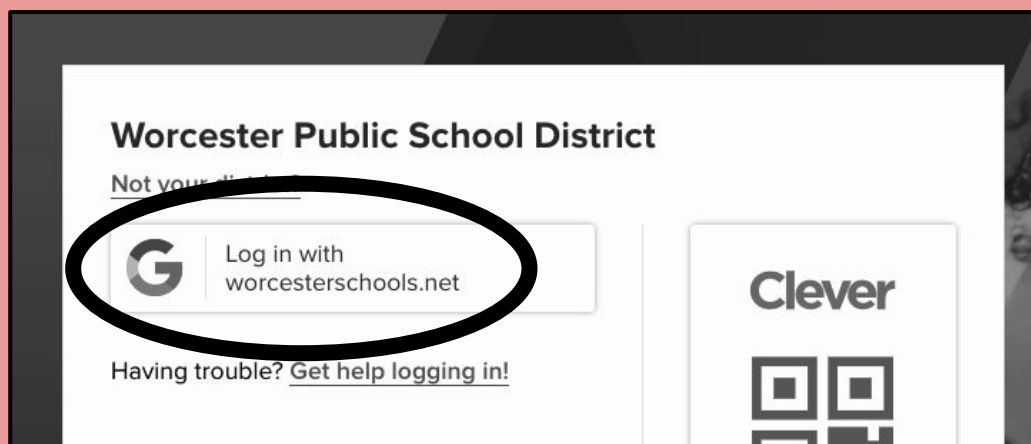

3) Type the username (**student.XXXXXX@worcesterschools.net**) and **password** you use when logging in at school.