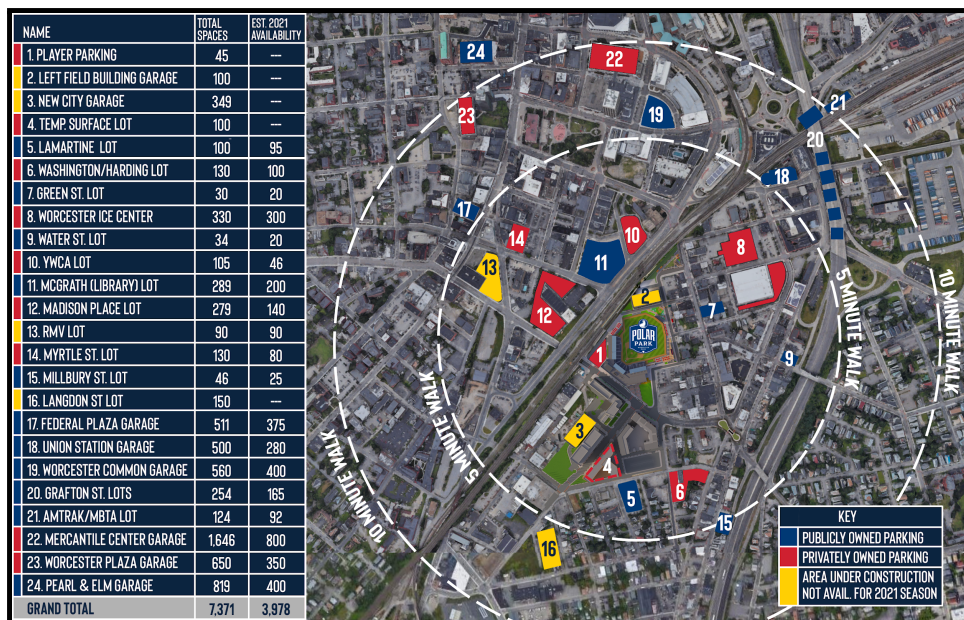

Parking

Below is a map of city-owned parking lots that are within walking distance of the ballpark. Prices may vary. All guests and staff should expect to use parking lots/garages #5-24 on the map below.